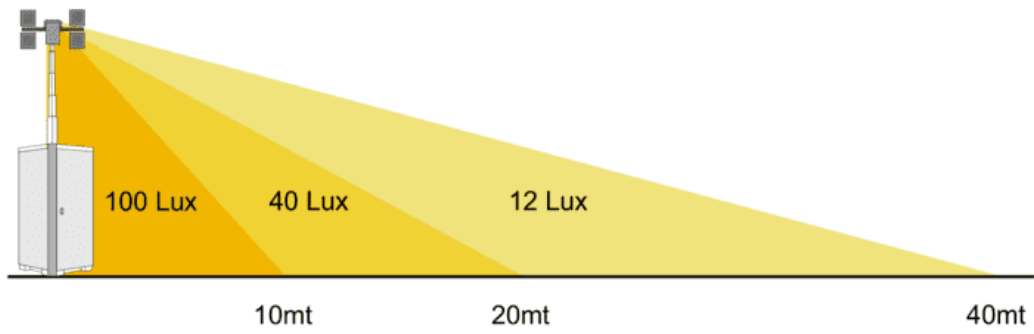

MLM 85 HPB L HYB - Light mast unit (Generator / battery)

Illuminated area: 2.000 sqm, LED-technology, emergency lighting function, Mast height: up to 830 cm

technical data	
power	0,6 kVA (4 x 150 W)
Bulb type	LED
Illuminated area	2.000 m ²
Light output	61.000 Lumen
max. Mast height	830 cm
required connection	-
built-in generator	3,5 kVA/230V/battery
Tank capacity	280 Liter
Luminosity with a tank filling	250 Stunden (akku ca 8 Std)
operating noise	85 dBA (79 LWA in dB)
weight	1.280 kg
Transport dimension	120 x 120 x 270 cm
Installation dimensions	120 x 120 x 830 cm
special features	Noiseless operation possible, emergency lighting function with mains monitoring, timer, twilight switch, very long self-sufficient operation, power connection 230 V 2kV for further consumers in generator operation, without supports resistant, safe against vandalism