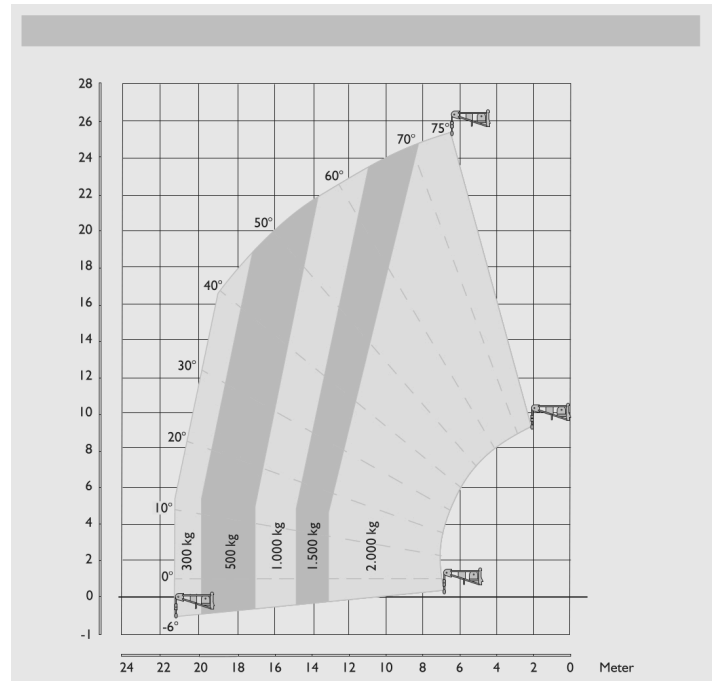

GTSR 255-55 AE

Max. Lifting height	25,14 m
Max. Basket load / Lifting load	5500 kg
Four-wheel drive	ja
Drive type	Diesel
Non-Marking	no
Overall dimensions	8,19 x 2,50 m
Transport position length	8,19 m
Construction width	2,50 m
Transport position height	3,03 m
Supports	ja
Tine length	1,20 m
Dead weight	19530 kg
Special features	All-wheel steering / Automatic attachment recognition / Optional with radio remote control

GTSZ SW 5500 R