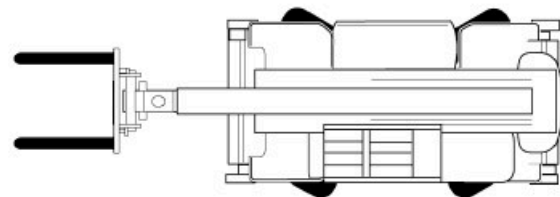

GTSR 250-50 AE

Max. Lifting height	24,75 m
Max. Basket load / Lifting load	4999 kg
Four-wheel drive	ja
Drive type	Diesel
Non-Marking	no
Overall dimensions	7,75 x 2,50 m
Transport position length	7,75 m
Construction width	2,50 m
Transport position height	3,07 m
Supports	ja
Tine length	1,20 m
Dead weight	18470 kg
Special features	All-wheel steering / Automatic attachment recognition / Optional with radio remote control