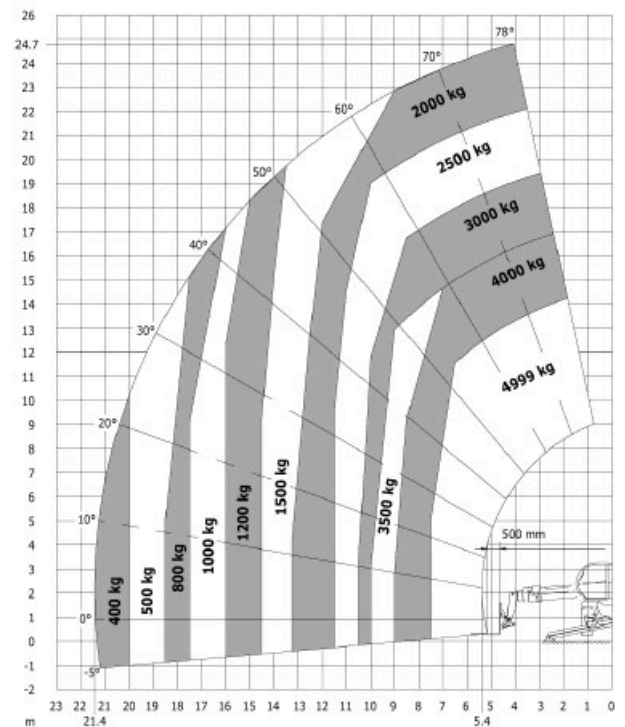

GTSR 250-50 AE

Max. Lifting height	24,75 m
Max. Basket load / Lifting load	4999 kg
Four-wheel drive	ja
Drive type	Diesel
Non-Marking	no
Overall dimensions	7,75 x 2,50 m
Transport position length	7,75 m
Construction width	2,50 m
Transport position height	3,07 m
Supports	ja
Tine length	1,20 m
Dead weight	18470 kg
Special features	All-wheel steering / Automatic attachment recognition / Optional with radio remote control