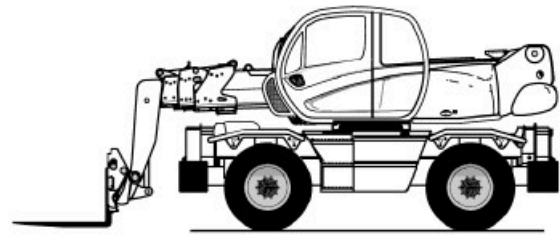

GTSR 250-50 AE

Max. Lifting height	24,75 m
Max. Basket load / Lifting load	4999 kg
Four-wheel drive	ja
Drive type	Diesel
Non-Marking	no
Overall dimensions	7,75 x 2,50 m
Transport position length	7,75 m
Construction width	2,50 m
Transport position height	3,07 m
Supports	ja
Tine length	1,20 m
Dead weight	18470 kg
Special features	All-wheel steering / Automatic attachment recognition / Optional with radio remote control