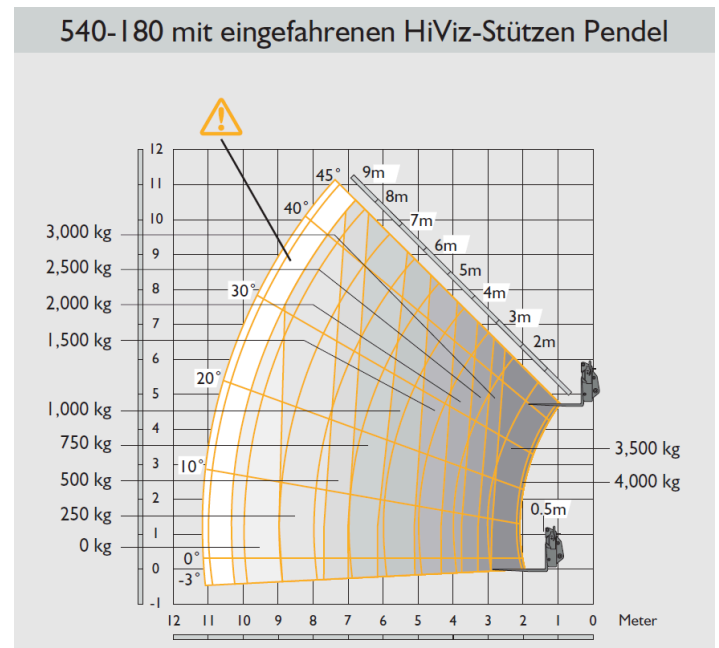

GTS 175-40 WAR

| | |
|--|--|
| Max. Lifting height | 17,42 m |
| Max. Basket load / Lifting load | 4000 kg |
| Four-wheel drive | ja |
| Drive type | Diesel |
| Non-Marking | ja |
| Overall dimensions | 6.38 x 2.42 m |
| Construction width | 2,42 m |
| Transport position height | 2,63 m |
| Supports | ja |
| Tine length | 1.20 m |
| Dead weight | 11380 kg |
| Special features | Non-marking tires / All-wheel drive / All-wheel steering / Fixed soot particle filter / Front supports |