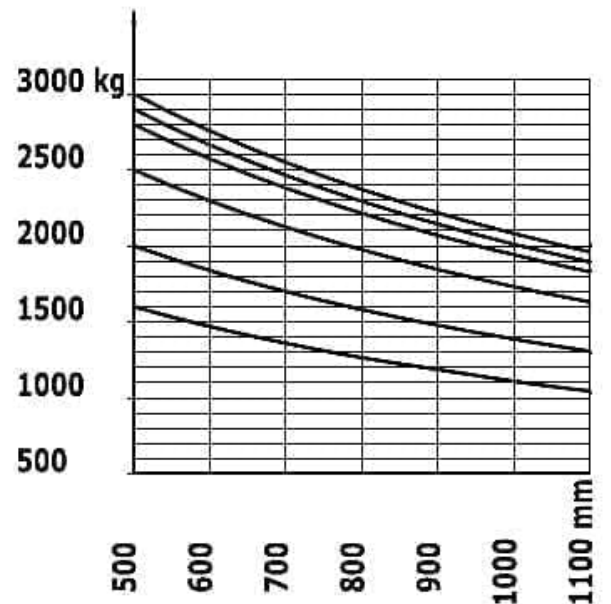

GST 55-30 A

Max. Lifting height	5,50 m
Max. Basket load / Lifting load	3000 kg
Four-wheel drive	ja
Drive type	Diesel
Non-Marking	no
Overall dimensions LxW	3,65 x 2,10 m
Transport position length	3,65 m
Construction width	2,10 m
Overall height	2,93 m
Supports	no
Tine length	1,80 m
Dead weight	6180 kg
Special features	All-wheel drive / Full cab / Sideshift / Road lighting / Trailer operation possible