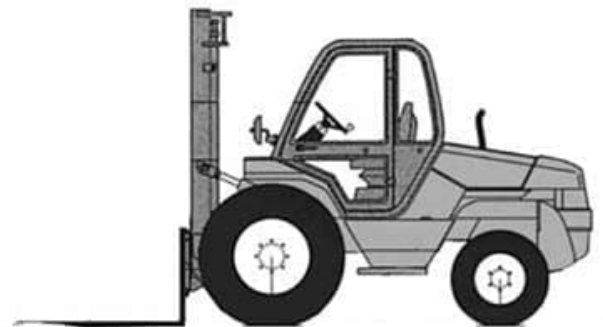

GST 55-30 A

Max. Lifting height	5,50 m
Max. Basket load / Lifting load	3000 kg
Four-wheel drive	ja
Drive type	Diesel
Non-Marking	no
Overall dimensions LxW	3,65 x 2,10 m
Transport position length	3,65 m
Construction width	2,10 m
Overall height	2,93 m
Supports	no
Tine length	1,80 m
Dead weight	6180 kg
Special features	All-wheel drive / Full cab / Sideshift / Road lighting / Trailer operation possible