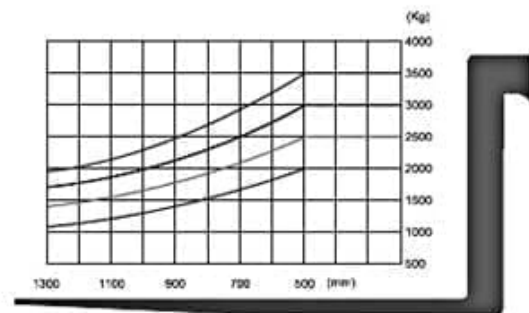

GST 43-30(E) W

Max. Lifting height	4,37 m
Max. Basket load / Lifting load	3000 kg
Four-wheel drive	no
Drive type	Batterie
Non-Marking	ja
Overall dimensions LxW	2,50 x 1,28 m
Transport position length	2,50 m
Construction width	1,28 m
Transport position height	2,05 m
Overall height	2,05 m
Supports	no
Tine length	1,80 m
Dead weight	5109 kg
Special features	Free lift:0.95 m / Sideshift / Road lighting / Trailer operation possible