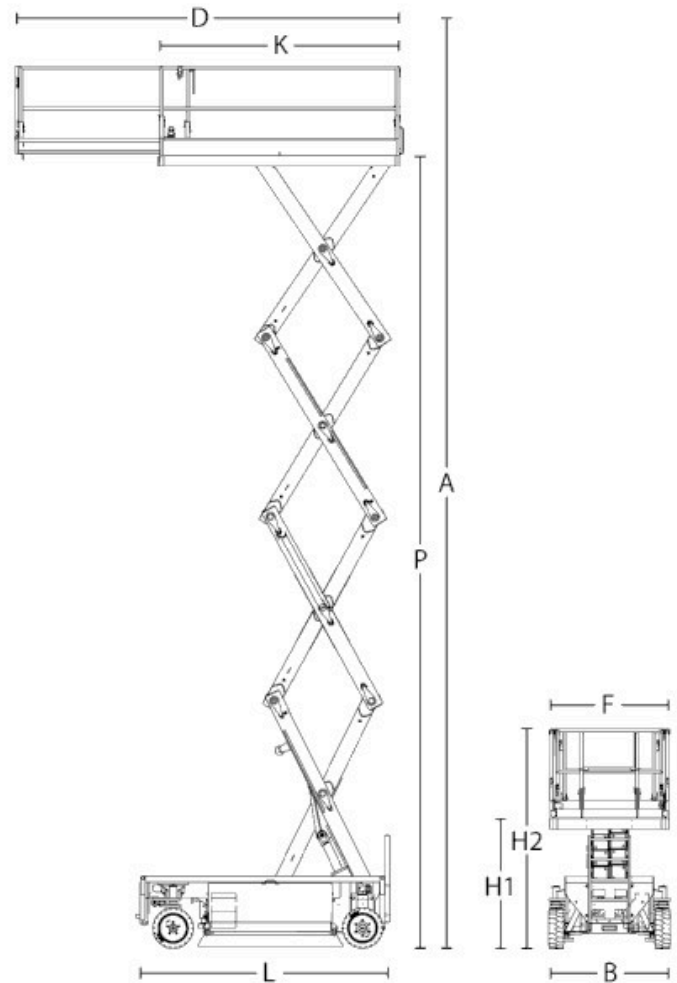

GS 280-25 WASP

Scissor lift 28m

Max. Working height	28,02 m
Movable up to working height	28,02 m
Max. Platform height	26,02 m
Max. Basket load / Lifting load	750 kg
Platform dimensions LxW	5,48 x 2,42 m
Platform length extended	7,57 m
Max. Lifting load on extension	750 kg
Overall dimensions LxW	5,96 x 2,56 m
Construction width	2,56 m
Transport height with/without railing	4,16 / 3,20 m
Dead weight	19800 kg
Drive type	Battery
Four-wheel drive	yes
Indoor use only	no
Non-Marking	yes
Ground clearance	0,22 m
Supports	yes
Swing axle	yes
Special features	movable from full height, all-wheel steering, supports, electric drive, white tires - for indoor and outdoor use, oscillating axle, large platform with a load capacity of up to 750 kg