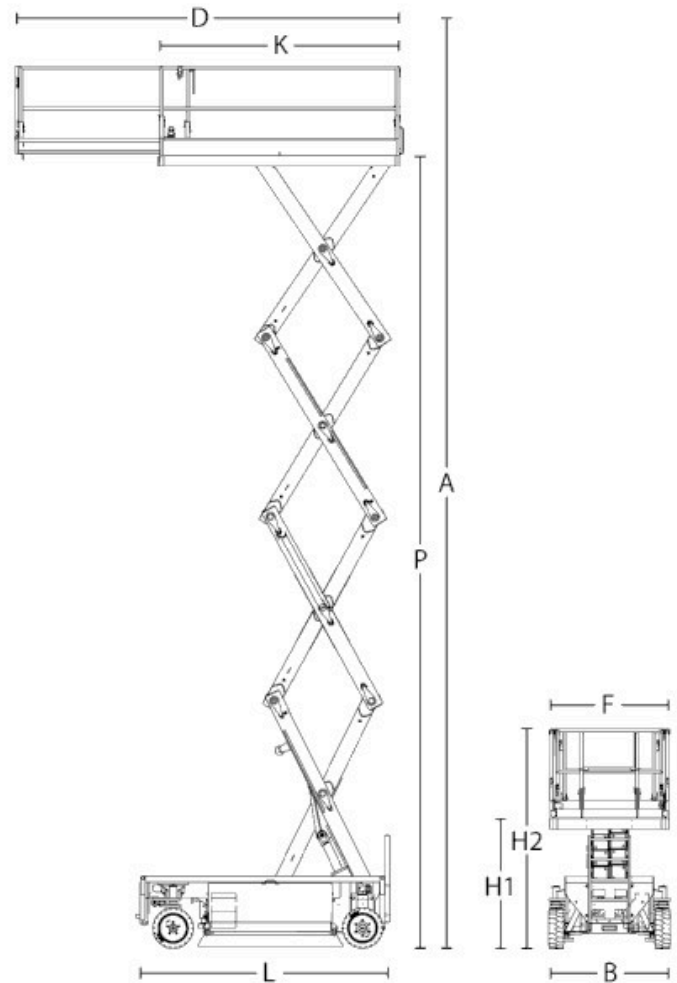

GS 224-12 WAL5

Scissor lift 22.4m

Max. Working height	22,22 m
Movable up to working height	22,11 m
Max. Platform height	20,22 m
Max. Basket load / Lifting load	600 kg
Platform dimensions LxW	4,27 x 1,17 m
Platform length extended	6,03 m
Max. Lifting load on extension	600 kg
Overall dimensions LxW	4,67 x 1,25 m
Construction width	1,25 m
Transport position height	1,25 m
Transport height with/without railing	3,80 / 2,99 m
Dead weight	11000 kg
Drive type	Battery
Four-wheel drive	yes
Indoor use only	no
Non-Marking	yes
Ground clearance	0,20 m
Swing axle	no
Special features	Extremely narrow platform, platform can be extended to 6.03 x 1.17 m, 4-wheel steering, all-wheel drive, 8 attachment points for restraint systems (PPE) available. Can be moved from full working height.