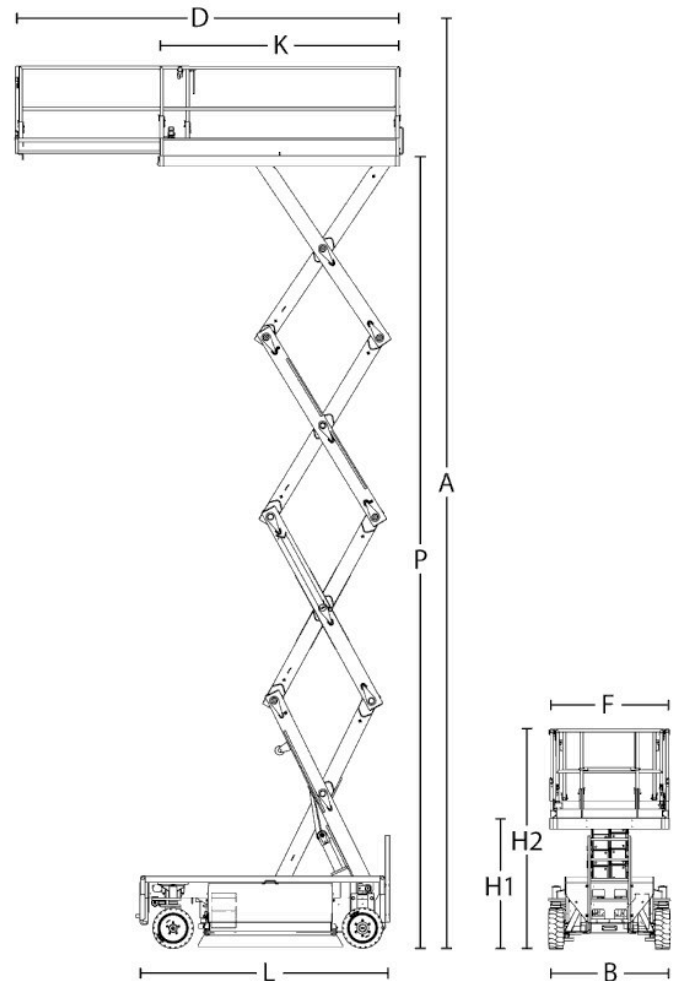

GS 080-8 WI

Scissor lift 8m

Max. Working height	8,00 m
Movable up to working height	8,00 m
Max. Platform height	6,00 m
Max. Basket load / Lifting load	408 kg
Platform dimensions LxW	2,12 x 0,77 m
Platform length extended	2,96 m
Max. Lifting load on extension	136 kg
Overall dimensions LxW	2,34 x 0,84 m
Construction width	0,84 m
Transport position height	1,21 m
Transport height with/without railing	2,08 / 1,21 m
Dead weight	1594 kg
Drive type	Battery
Four-wheel drive	no
Indoor use only	yes
Non-Marking	yes
Ground clearance	0,07 m
Supports	no
Swing axle	no
Special features	High basket load, attachment points for restraint systems (PPE) available!