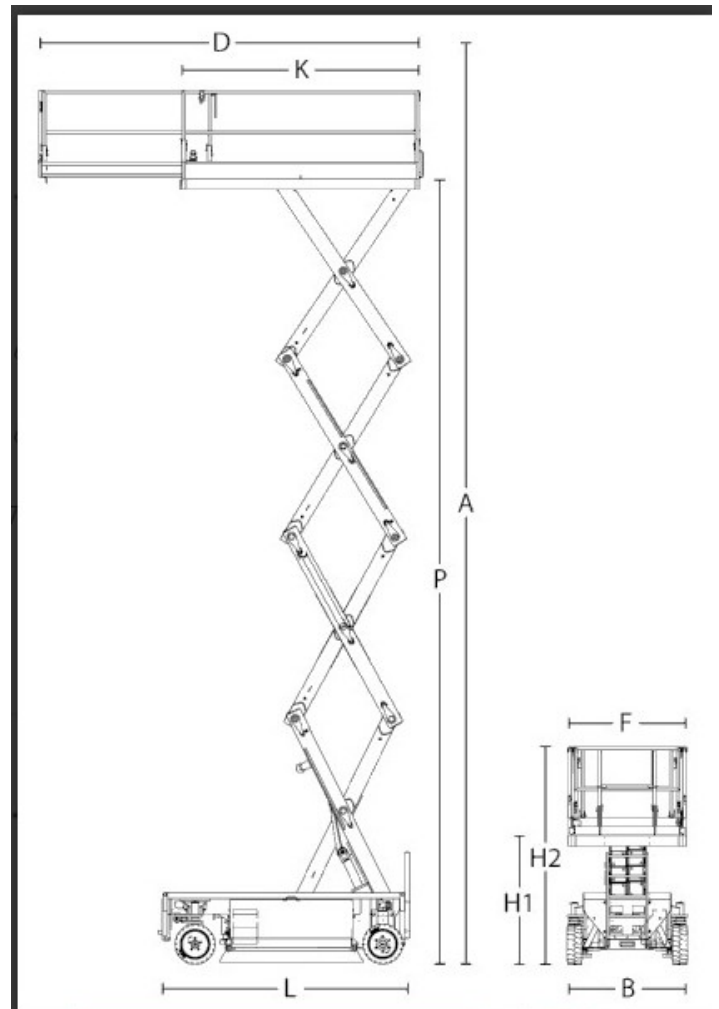

GS 078 free

Scissor lift 7,8 m

Max. Working height	7,62 m
Movable up to working height	7,62 m
Max. Platform height	5,62 m
Max. Basket load / Lifting load	275 kg
Platform dimensions LxW	1.70m x 0.73 m
Platform length extended	2,56 m
Max. Lifting load on extension	120 kg
Overall dimensions LxW	1,85 x 0,82 m
Construction width	0,82 m
Transport position height	1,98 m
Transport height with/without railing	2,11 / 1,98 m
Dead weight	1589 kg
Drive type	Battery
Four-wheel drive	no
Indoor use only	no
Non-Marking	yes
Ground clearance	0,06 m
Supports	no
Swing axle	no
Special features	Li-ion battery, No hydraulic components, No leaks, Very low power consumption!