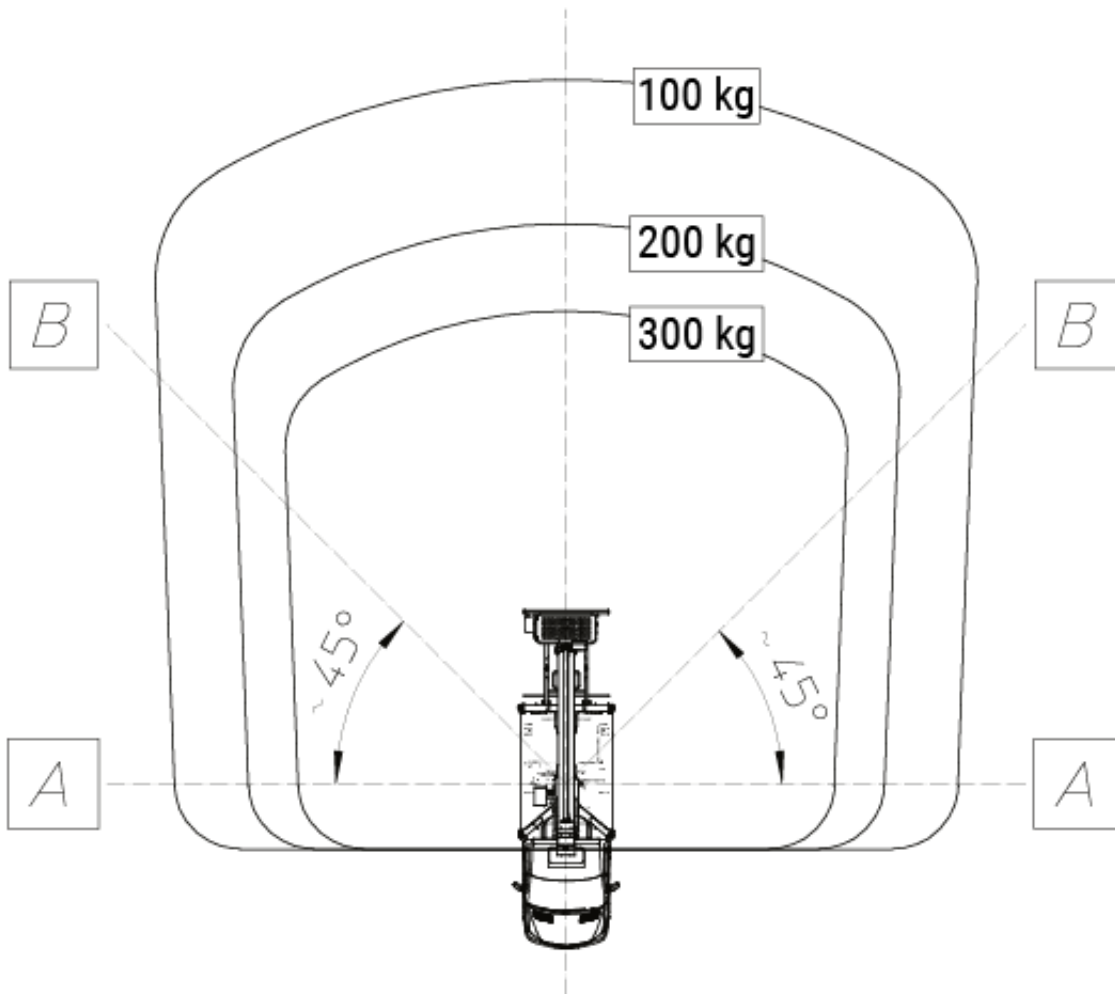

GL 23 S

Truck-mounted working platform 23m

Max. Working height	22,71 m
Max. Platform height	20,71 m
Max. lateral reach	15,89 m
Max. Basket load / Lifting load	300 kg
Platform dimensions LxW	0,86 x 1,44 m
Swivel range	2x 200° = 400°
Rotating work basket	yes
Basket arm	no
Dead weight	3320 kg
Drive type	Diesel
Four-wheel drive	no
Ground clearance	0,19 m
Supports	yes
Support width on both sides	V=3.48 / H=3.55 m
Support width on one side	V=2.86 / H=2.90 m
Vertical support width	V=2.22 / H=2.23 m
Support length	3,61 m
Driving licence	B / 3