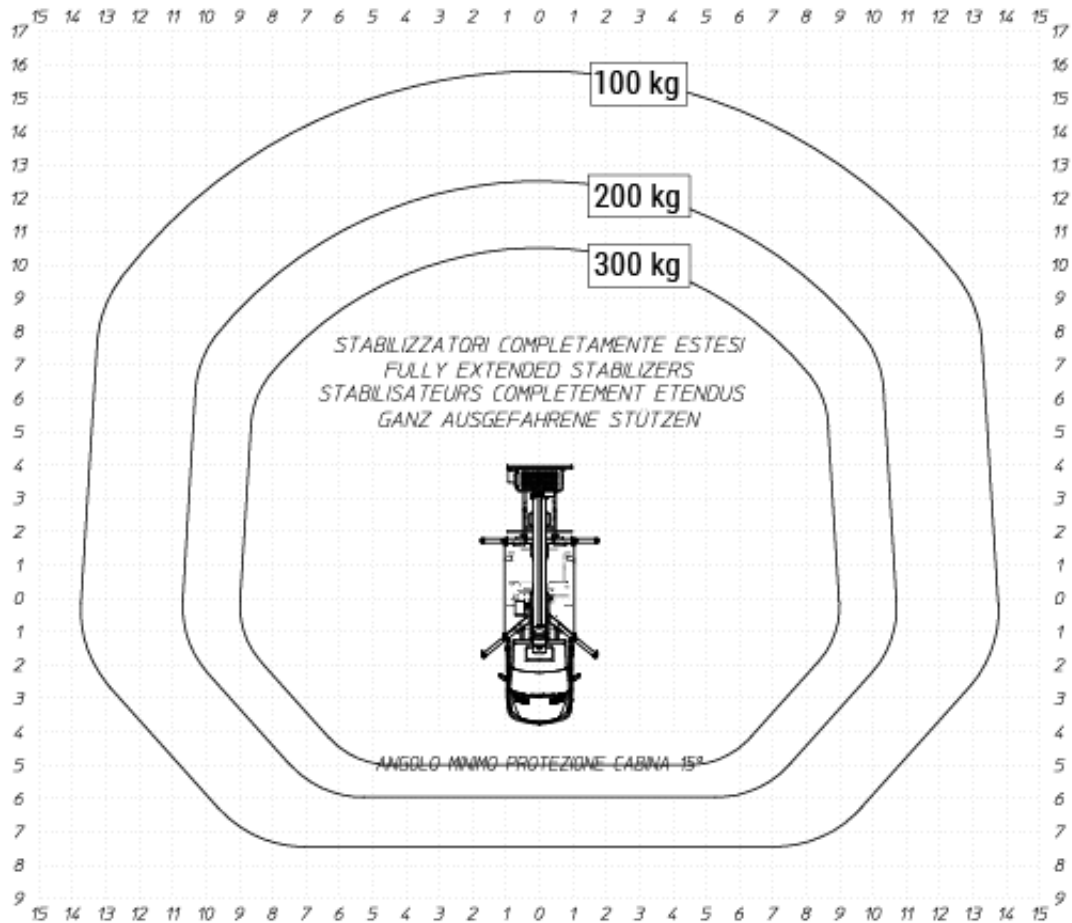

GL 23 S

Truck-mounted working platform 23m

Max. Working height	22,71 m
Max. Platform height	20,71 m
Max. lateral reach	15,89 m
Max. Basket load / Lifting load	300 kg
Platform dimensions LxW	0,86 x 1,44 m
Swivel range	2x 200° = 400°
Rotating work basket	yes
Basket arm	no
Dead weight	3320 kg
Drive type	Diesel
Four-wheel drive	no
Ground clearance	0,19 m
Supports	yes
Support width on both sides	V=3.48 / H=3.55 m
Support width on one side	V=2.86 / H=2.90 m
Vertical support width	V=2.22 / H=2.23 m
Support length	3,61 m
Driving licence	B / 3