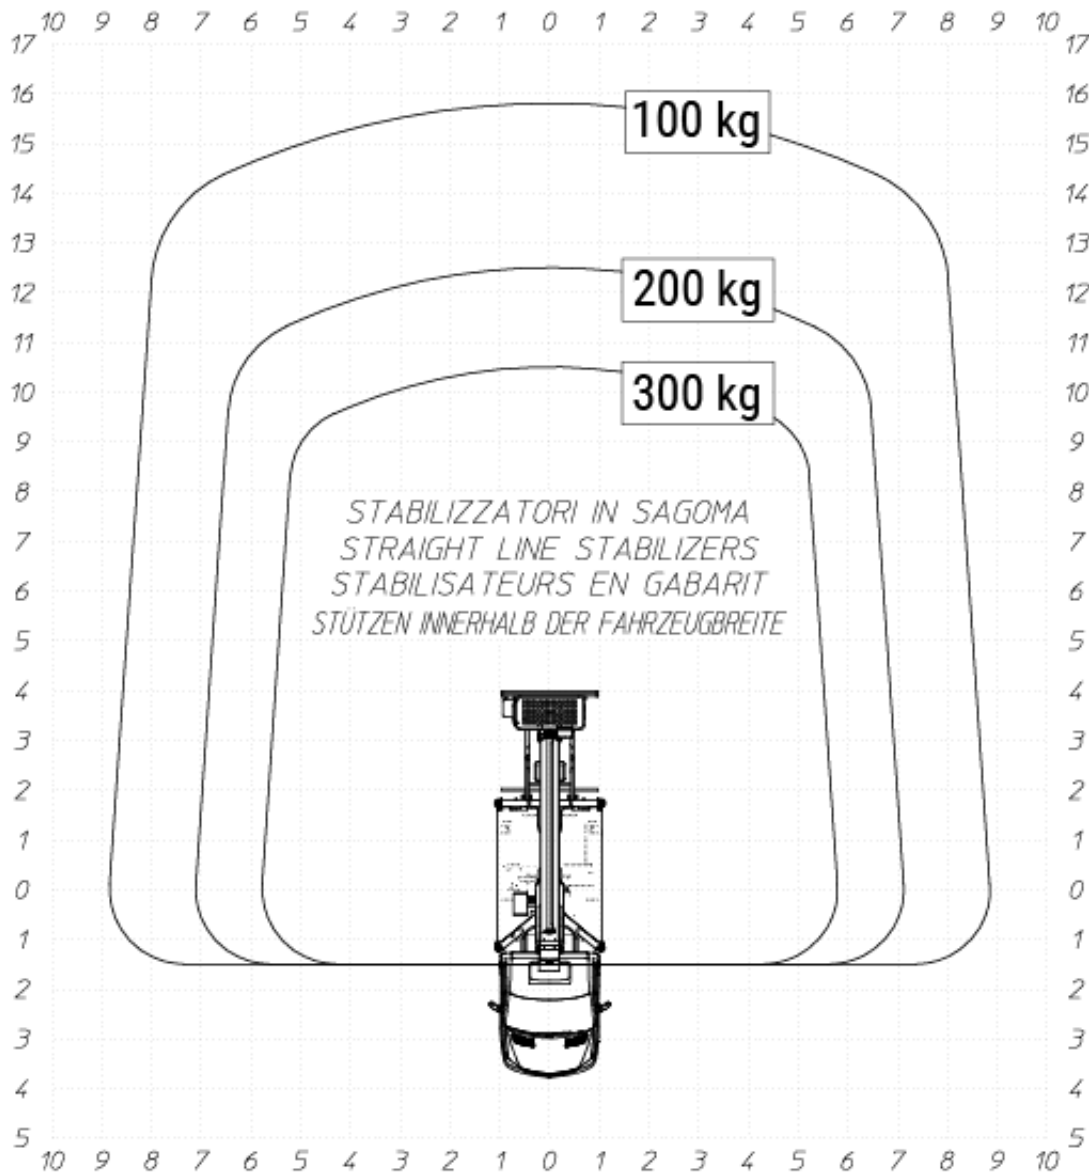

GL 23 S

Truck-mounted working platform 23m

Max. Working height	22,71 m
Max. Platform height	20,71 m
Max. lateral reach	15,89 m
Max. Basket load / Lifting load	300 kg
Platform dimensions LxW	0,86 x 1,44 m
Swivel range	2x 200° = 400°
Rotating work basket	yes
Basket arm	no
Dead weight	3320 kg
Drive type	Diesel
Four-wheel drive	no
Ground clearance	0,19 m
Supports	yes
Support width on both sides	V=3.48 / H=3.55 m
Support width on one side	V=2.86 / H=2.90 m
Vertical support width	V=2.22 / H=2.23 m
Support length	3,61 m
Driving licence	B / 3