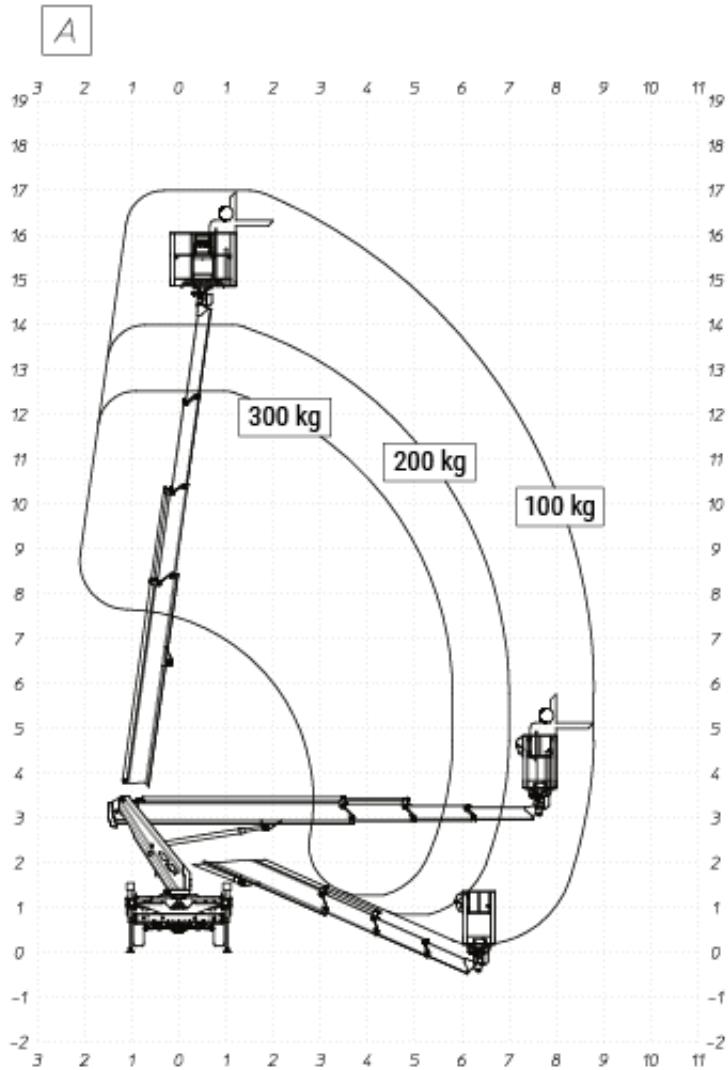

GL 23 S

Truck-mounted working platform 23m

Max. Working height	22,71 m
Max. Platform height	20,71 m
Max. lateral reach	15,89 m
Max. Basket load / Lifting load	300 kg
Platform dimensions LxW	0,86 x 1,44 m
Swivel range	2x 200° = 400°
Rotating work basket	yes
Basket arm	no
Dead weight	3320 kg
Drive type	Diesel
Four-wheel drive	no
Ground clearance	0,19 m
Supports	yes
Support width on both sides	V=3.48 / H=3.55 m
Support width on one side	V=2.86 / H=2.90 m
Vertical support width	V=2.22 / H=2.23 m
Support length	3,61 m
Driving licence	B / 3