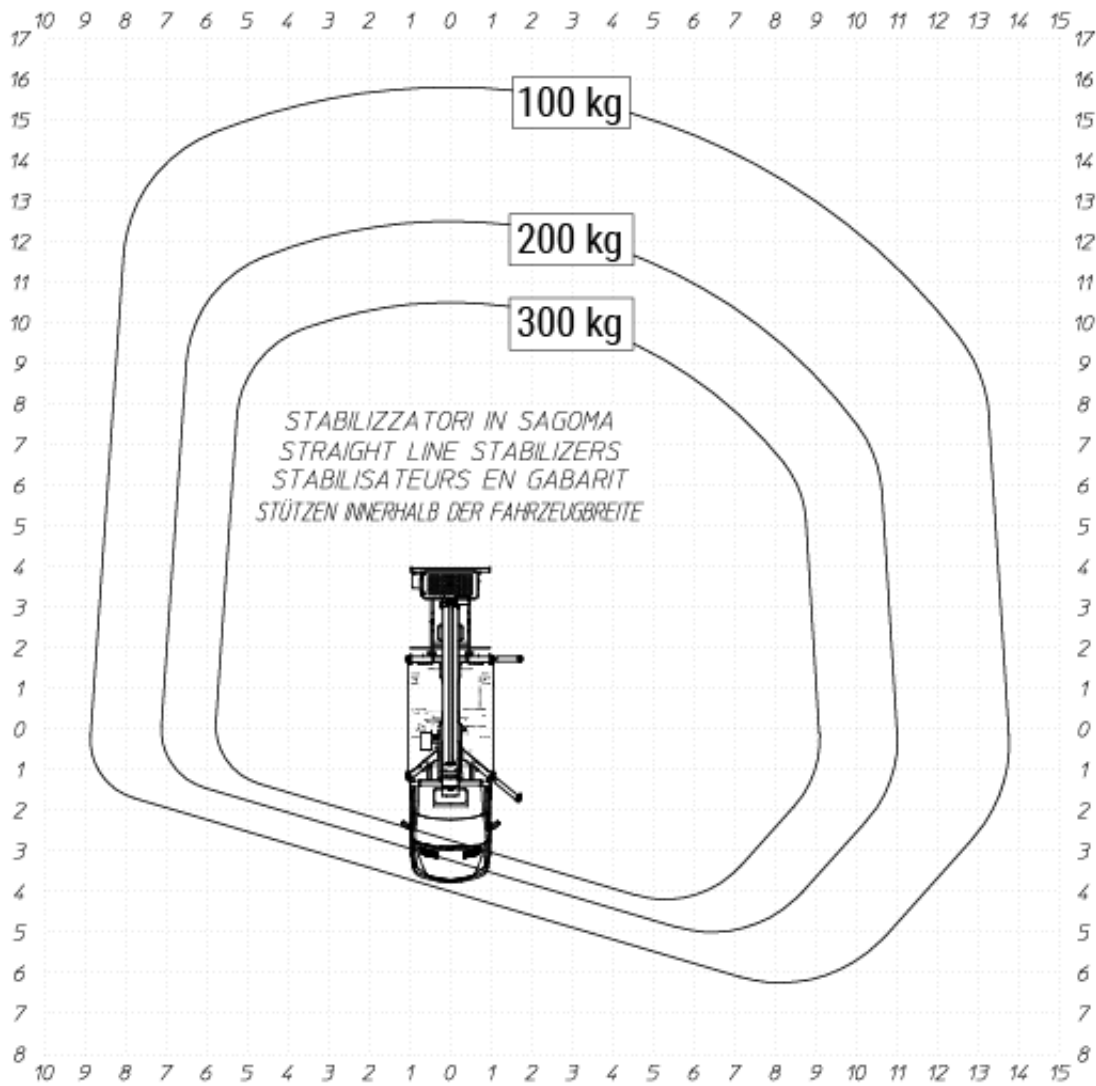

GL 23 S

Truck-mounted working platform 23m

Max. Working height	22,71 m
Max. Platform height	20,71 m
Max. lateral reach	15,89 m
Max. Basket load / Lifting load	300 kg
Platform dimensions LxW	0,86 x 1,44 m
Swivel range	2x 200° = 400°
Rotating work basket	yes
Basket arm	no
Dead weight	3320 kg
Drive type	Diesel
Four-wheel drive	no
Ground clearance	0,19 m
Supports	yes
Support width on both sides	V=3.48 / H=3.55 m
Support width on one side	V=2.86 / H=2.90 m
Vertical support width	V=2.22 / H=2.23 m
Support length	3,61 m
Driving licence	B / 3