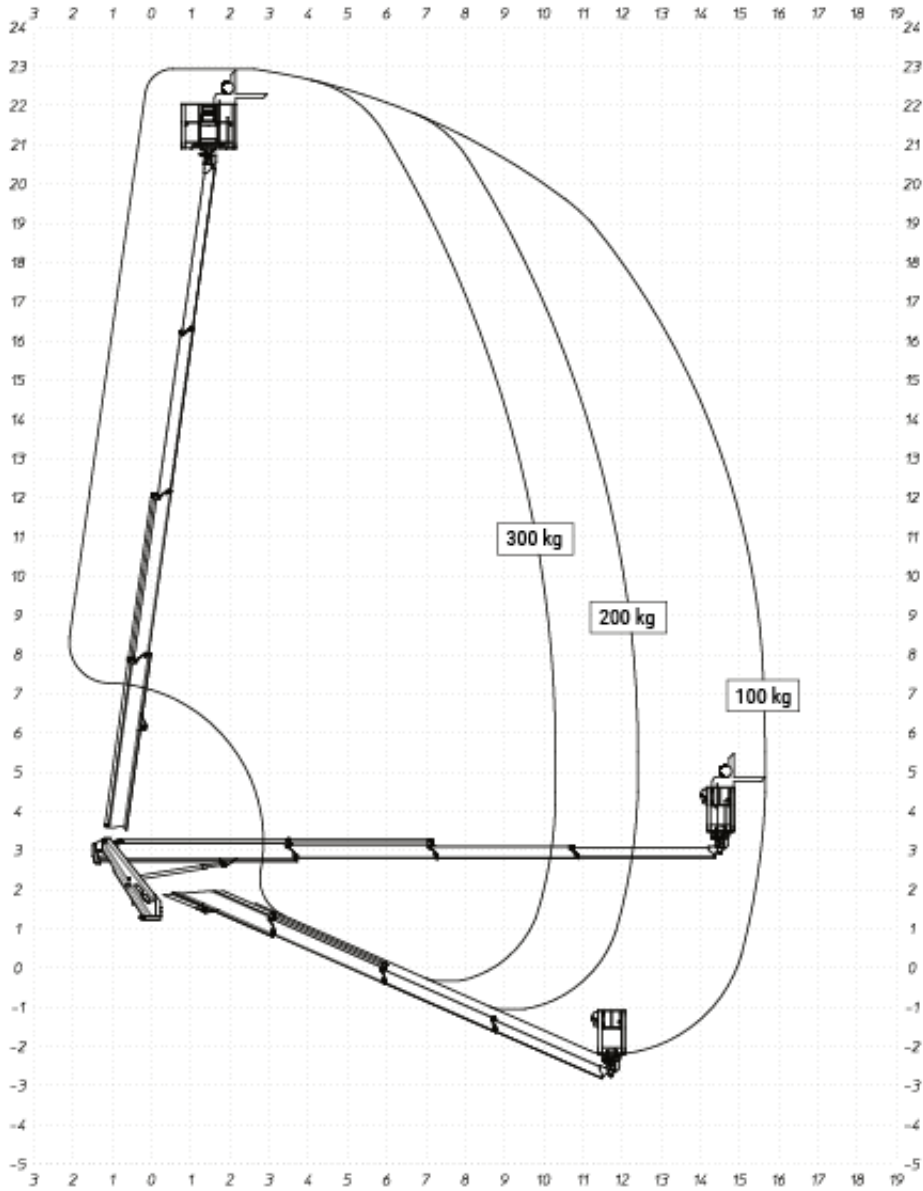

GL 23 S

Truck-mounted working platform 23m

Max. Working height	22,71 m
Max. Platform height	20,71 m
Max. lateral reach	15,89 m
Max. Basket load / Lifting load	300 kg
Platform dimensions LxW	0,86 x 1,44 m
Swivel range	2x 200° = 400°
Rotating work basket	yes
Basket arm	no
Dead weight	3320 kg
Drive type	Diesel
Four-wheel drive	no
Ground clearance	0,19 m
Supports	yes
Support width on both sides	V=3.48 / H=3.55 m
Support width on one side	V=2.86 / H=2.90 m
Vertical support width	V=2.22 / H=2.23 m
Support length	3,61 m
Driving licence	B / 3