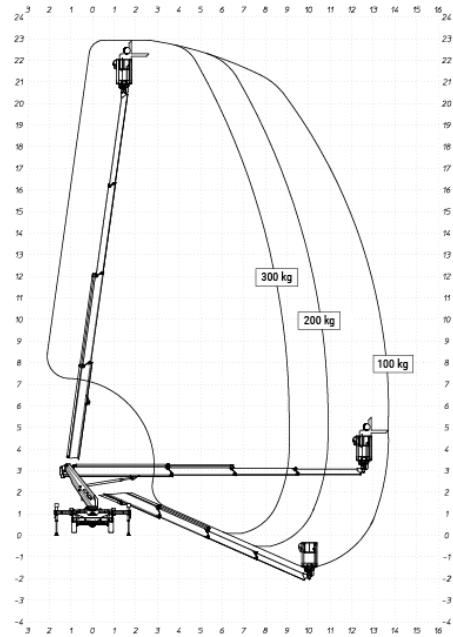

GL 23 S

Truck-mounted working platform 23m

Max. Working height	22,71 m
Max. Platform height	20,71 m
Max. lateral reach	15,89 m
Max. Basket load / Lifting load	300 kg
Platform dimensions LxW	0,86 x 1,44 m
Swivel range	2x 200° = 400°
Rotating work basket	yes
Basket arm	no
Dead weight	3320 kg
Drive type	Diesel
Four-wheel drive	no
Ground clearance	0,19 m
Supports	yes
Support width on both sides	V=3.48 / H=3.55 m
Support width on one side	V=2.86 / H=2.90 m
Vertical support width	V=2.22 / H=2.23 m
Support length	3,61 m
Driving licence	B / 3