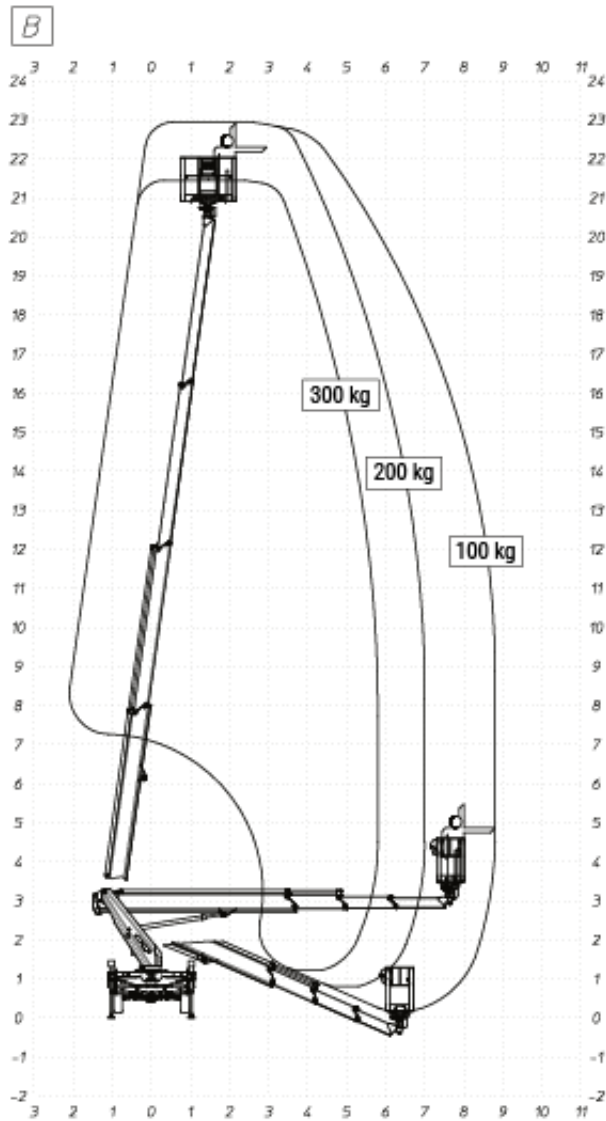

GL 23 S

Truck-mounted working platform 23m

Max. Working height	22,71 m
Max. Platform height	20,71 m
Max. lateral reach	15,89 m
Max. Basket load / Lifting load	300 kg
Platform dimensions LxW	0,86 x 1,44 m
Swivel range	2x 200° = 400°
Rotating work basket	yes
Basket arm	no
Dead weight	3320 kg
Drive type	Diesel
Four-wheel drive	no
Ground clearance	0,19 m
Supports	yes
Support width on both sides	V=3.48 / H=3.55 m
Support width on one side	V=2.86 / H=2.90 m
Vertical support width	V=2.22 / H=2.23 m
Support length	3,61 m
Driving licence	B / 3