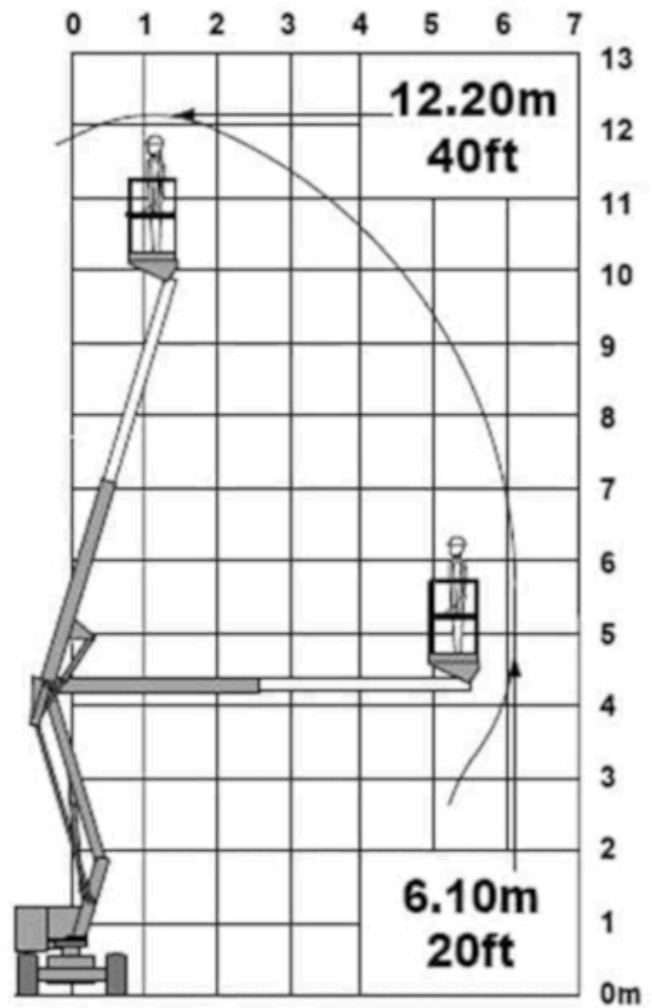

GG 120-15 W

Articulated telescopic work platform 12m

Max. Working height	12,10 m
Movable up to working height	12,10 m
Max. Pitch angle	25% °
Four-wheel drive	no
Drive type	Battery
Non-Marking	yes
Construction width	1,52 m
Overall dimensions LxWxH	4,08 x 1,52 x 1,95 m
Ground clearance	0,12 m
Transport position length	4,08 m
Transport position height	1,95 m
Surplus	0,0 m
Dead weight	3106 kg
Track widening	-
Platform dimensions WxD	0.90 x 0.60 m m
Max. Platform height	10,10 m
Max. Basket load / Lifting load	200 kg
Swing axle	no
Basket arm	yes
Swivel range	+/-175°
Rotating work basket	no
Max. lateral reach	5,65 m
Special features	Light stage