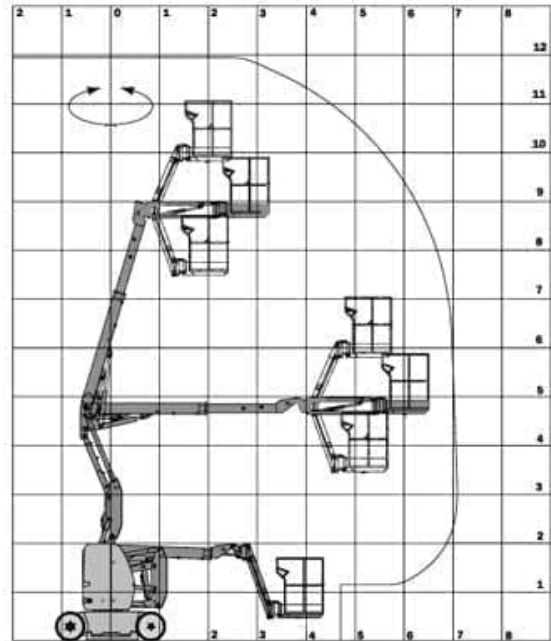

GG 120-12 Wk

Max. Working height	11,90 m
Movable up to working height	11,90 m
Max. Pitch angle	25 %
Four-wheel drive	no
Drive type	Batterie
Non-Marking	ja
Construction width	1,20 m
Overall dimensions LxWxH	5.50 x 1.20 x 1.99 m
Ground clearance	0,10 m
Transport position height	2,38 m
Transport position length	4,08 m
Surplus	0,0 m
Dead weight	6550 kg
Track widening	-
Platform dimensions WxD	1.20 x 0.96 m
Max. Basket load / Lifting load	200 kg
Swing axle	no
Basket arm	ja
Swivel range	+/- 175°
Rotating work basket	ja
Max. lateral reach	7,35 m
Special features	High lateral reach, inner and outer overhang = 0